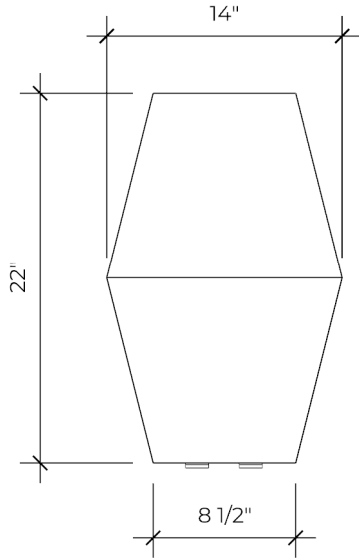

LA BASTILLE METAL. EVOLVED.

Sara Accent Table

Top View

Bottom View

Side View

Perspective View

Finishes Available:

Zinc
No Patina/
Medium Texture