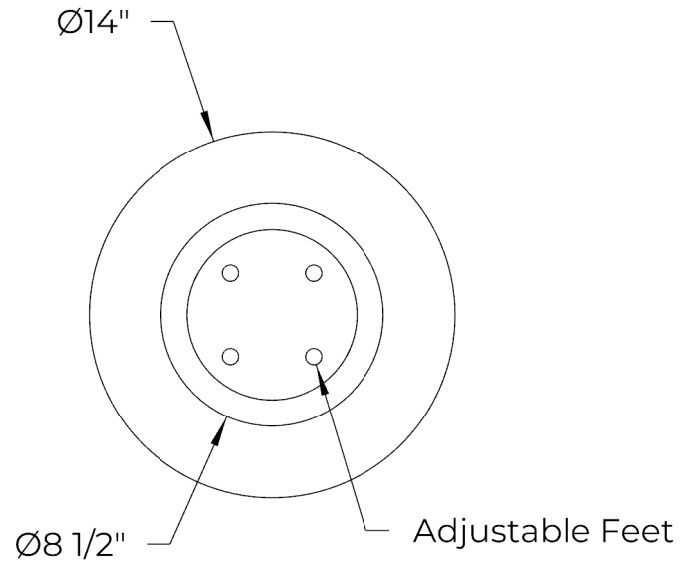

LA BASTILLE METAL. EVOLVED.

Sara Accent Table

Top View

Bottom View

Side View

Perspective View

Finishes Available:

Zinc
No Patina/
Medium Texture