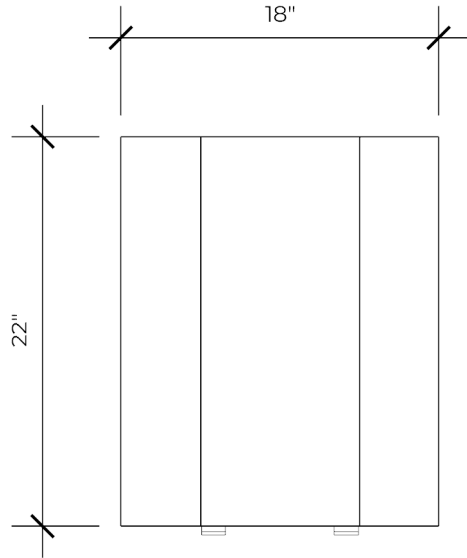

LA BASTILLE METAL. EVOLVED.

Laura Accent Table

Top View

Bottom View

Side View

Perspective View

Finishes Available:

Zinc
No Patina/
Medium Texture