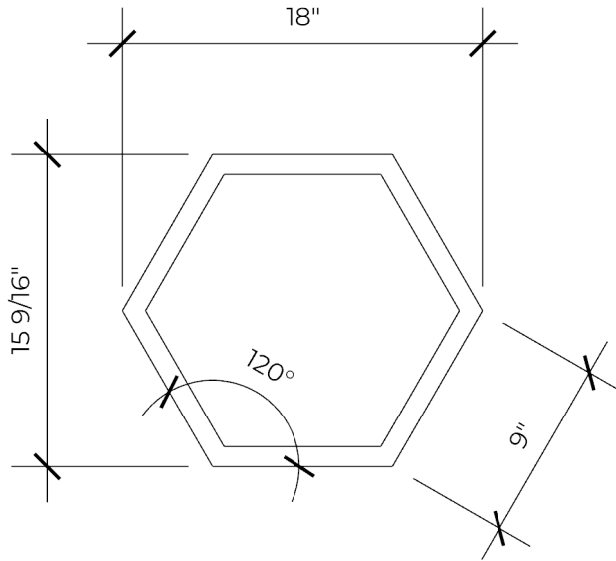

LA BASTILLE METAL. EVOLVED.

Laura Accent Table

Top View

Bottom View

Side View

Perspective View

Finishes Available:

Zinc
No Patina/
Medium Texture