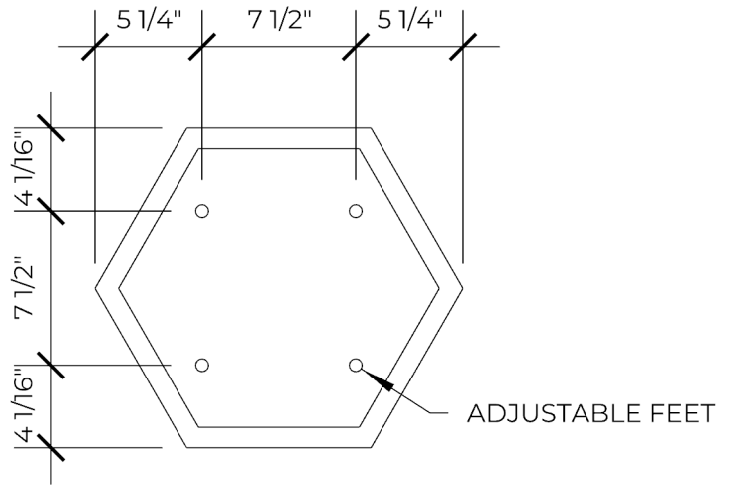

LA BASTILLE METAL. EVOLVED.

Laura Accent Table

Top View

Bottom View

Side View

Perspective View

Finishes Available:

Zinc
No Patina/
Medium Texture