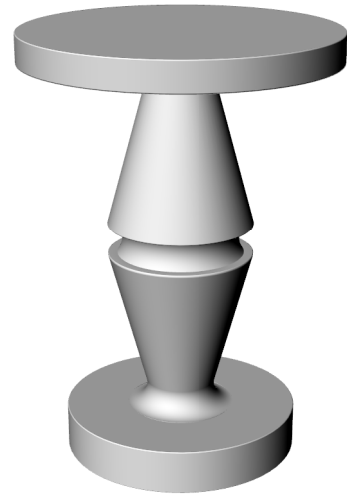

LA BASTILLE METAL. EVOLVED.

Kathryn Accent Table

Top View

Ø16"

Bottom View

Ø12"

Adjustable Feet

Side View

Perspective View

Finishes Available:

Zinc
No Patina/
Medium Texture

Zinc
Light Patina/
Medium Texture

Zinc
Medium Patina/
Medium Texture

Brass
No Patina/
Light Texture

Copper
No Patina/
Medium Texture