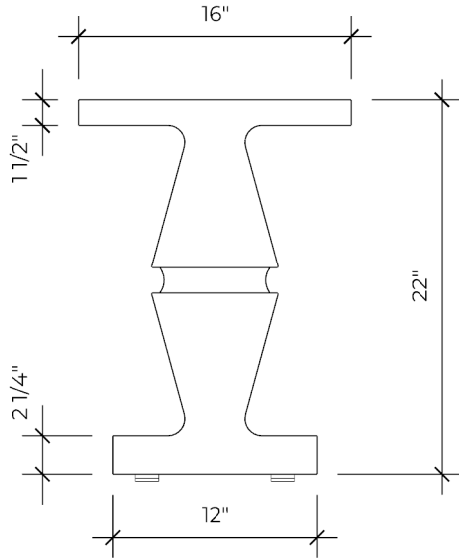

LA BASTILLE METAL. EVOLVED.

Kathryn Accent Table

Top View

Ø16"

Bottom View

Ø12"

Adjustable Feet

Side View