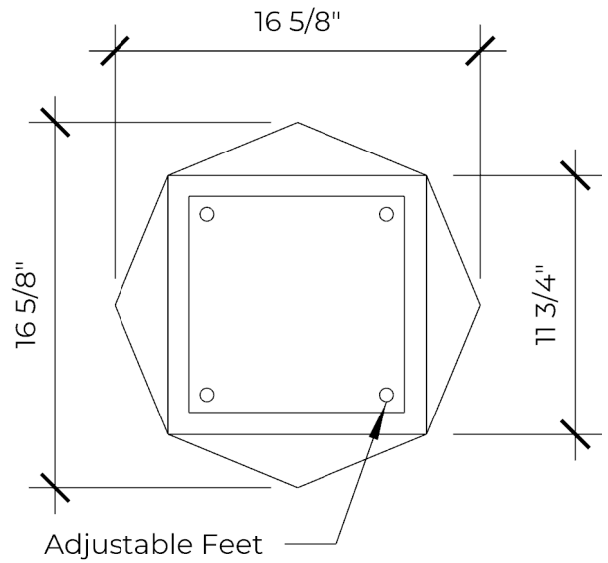

LA BASTILLE METAL. EVOLVED.

Camilla Accent Table

Top View

Bottom View

Side View

Perspective View

Finishes Available:

Zinc
No Patina/
Medium Texture