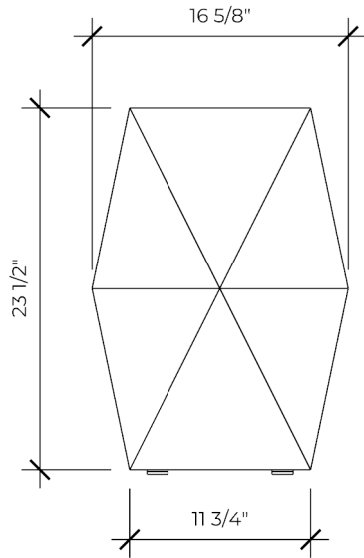

LA BASTILLE METAL. EVOLVED.

Camilla Accent Table

Top View

Bottom View

Side View

Perspective View

Finishes Available:

Zinc
No Patina/
Medium Texture