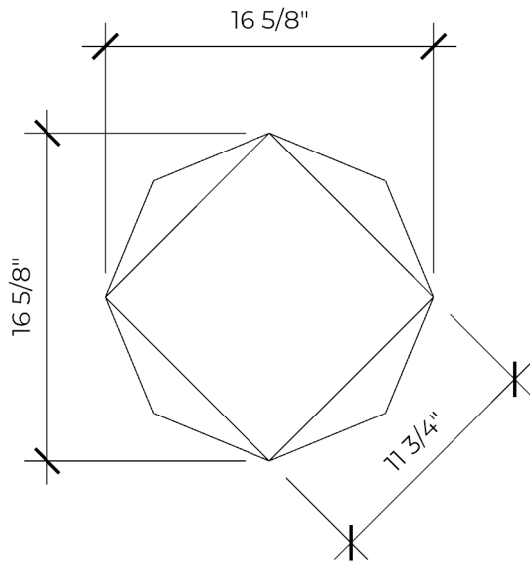

LA BASTILLE METAL. EVOLVED.

Camilla Accent Table

Top View

Bottom View

Side View

Perspective View

Finishes Available:

Zinc
No Patina/
Medium Texture